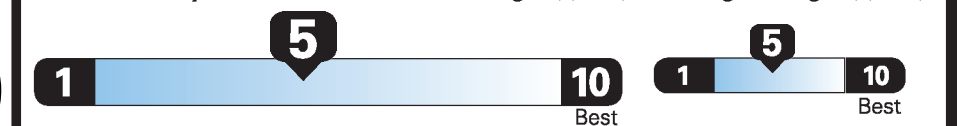

PRICE INFORMATION

BASE PRICE $35,295.00
TOTAL OPTIONS/OTHER 5,005.00

TOTAL VEHICLE & OPTIONS/OTHER 40,300.00
DESTINATION & DELIVERY 1,095.00

TOTAL BEFORE DISCOUNTS 41,395.00

EQUIPMENT GROUP SAVINGS - 600.00

AWD+COLD WTHR PKG DISCT - 800.00

TOTAL SAVINGS - 1,400.00

TOTAL MSRP $39,995.00

Whether you decide to lease or finance your vehicle, you'll find the choices that are right for you. See your dealer for details or visit www.ford.com/finance.

KG101 N RB 2X 955 000388 07 10 19

RAMP ONE

CC1B

RAMP TWO

CONVOY

ITEM #:

48-E656 O/T 2

This label is affixed pursuant to the Federal Automobile Information Disclosure Act. Gasoline, License, and Title Fees, State and Local taxes are not included. Dealer installed options or accessories are not included unless listed above.

EPA DOT Fuel Economy and Environment

Gasoline Vehicle

Fuel Economy

23 MPG
combined city/hwy city highway
4.3 gallons per 100 miles

Small SUVs range from 18 to 120 MPG. The best vehicle rates 136 MPGe.

You spend **$1,250** more in fuel costs over 5 years compared to the average new vehicle.

Annual fuel cost $1,650

Fuel Economy & Greenhouse Gas Rating (tailpipe only) Smog Rating (tailpipe only)

This vehicle emits 377 grams CO₂ per mile. The best emits 0 grams per mile (tailpipe only). Producing and distributing fuel also create emissions; learn more at fuelconomy.gov.

Actual results will vary for many reasons, including driving conditions and how you drive and maintain your vehicle. The average new vehicle gets 27 MPG and costs $7,000 to fuel over 5 years. Cost estimates are based on 15,000 miles per year at $2.55 per gallon. MPGe is miles per gasoline gallon equivalent. Vehicle emissions are a significant cause of climate change and smog.

fuelconomy.gov

Calculate personalized estimates and compare vehicles

GOVERNMENT 5-STAR SAFETY RATINGS

Overall Vehicle Score ★★★★★

Based on the combined ratings of frontal, side and rollover. Should ONLY be compared to other vehicles of similar size and weight.

Frontal Crash Driver Passenger ★★★★★

Based on the risk of injury in a frontal impact. Should ONLY be compared to other vehicles of similar size and weight.

Side Crash Front seat Rear seat ★★★★★

Based on the risk of injury in a side impact.

Rollover ★★★★★

Based on the risk of rollover in a single-vehicle crash.

Star ratings range from 1 to 5 stars (★★★★★), with 5 being the highest.

Source: National Highway Traffic Safety Administration (NHTSA).

www.safercar.gov or 1-888-327-4236

2FMPK4J9XKBC46631

WARNING: Operating, servicing and maintaining a passenger vehicle, pickup truck, van, or off-road vehicle can expose you to chemicals including engine exhaust, carbon monoxide, phthalates, and lead, which are known to the State of California to cause cancer and birth defects or other reproductive harm. To minimize exposure, avoid breathing exhaust, do not idle the engine except as necessary, service your vehicle in a well-ventilated area and wear gloves or wash your hands frequently when servicing your vehicle. For more information go to www.P65Warnings.ca.gov/passenger-vehicle.

SCAN QR TEXT 2FKBC46631 TO 48028

Msg & Data rates may apply. Text HELP for help

www.ford.com/help/privacy-terms/

Insist on Ford Protect! The only extended service plan fully backed by Ford and honored at every Ford dealership in the U.S., Canada and Mexico. See your Ford dealer or visit www.FordOwner.com.

Ask your sales consultant for more details.

With a FordPass Connect-equipped vehicle, you can use FordPass to:

- Access Vehicle Control Features
  - Remotely start, lock and unlock your vehicle.
  - Locate your vehicle and check approximate fuel range.
  - Receive vehicle health alerts.
- Activate 4G LTE Wi-Fi Hotspot
  - New vehicles include a complimentary 3-month or 3GB data Wi-Fi trial.
  - Connect up to 10 Wi-Fi-equipped devices.